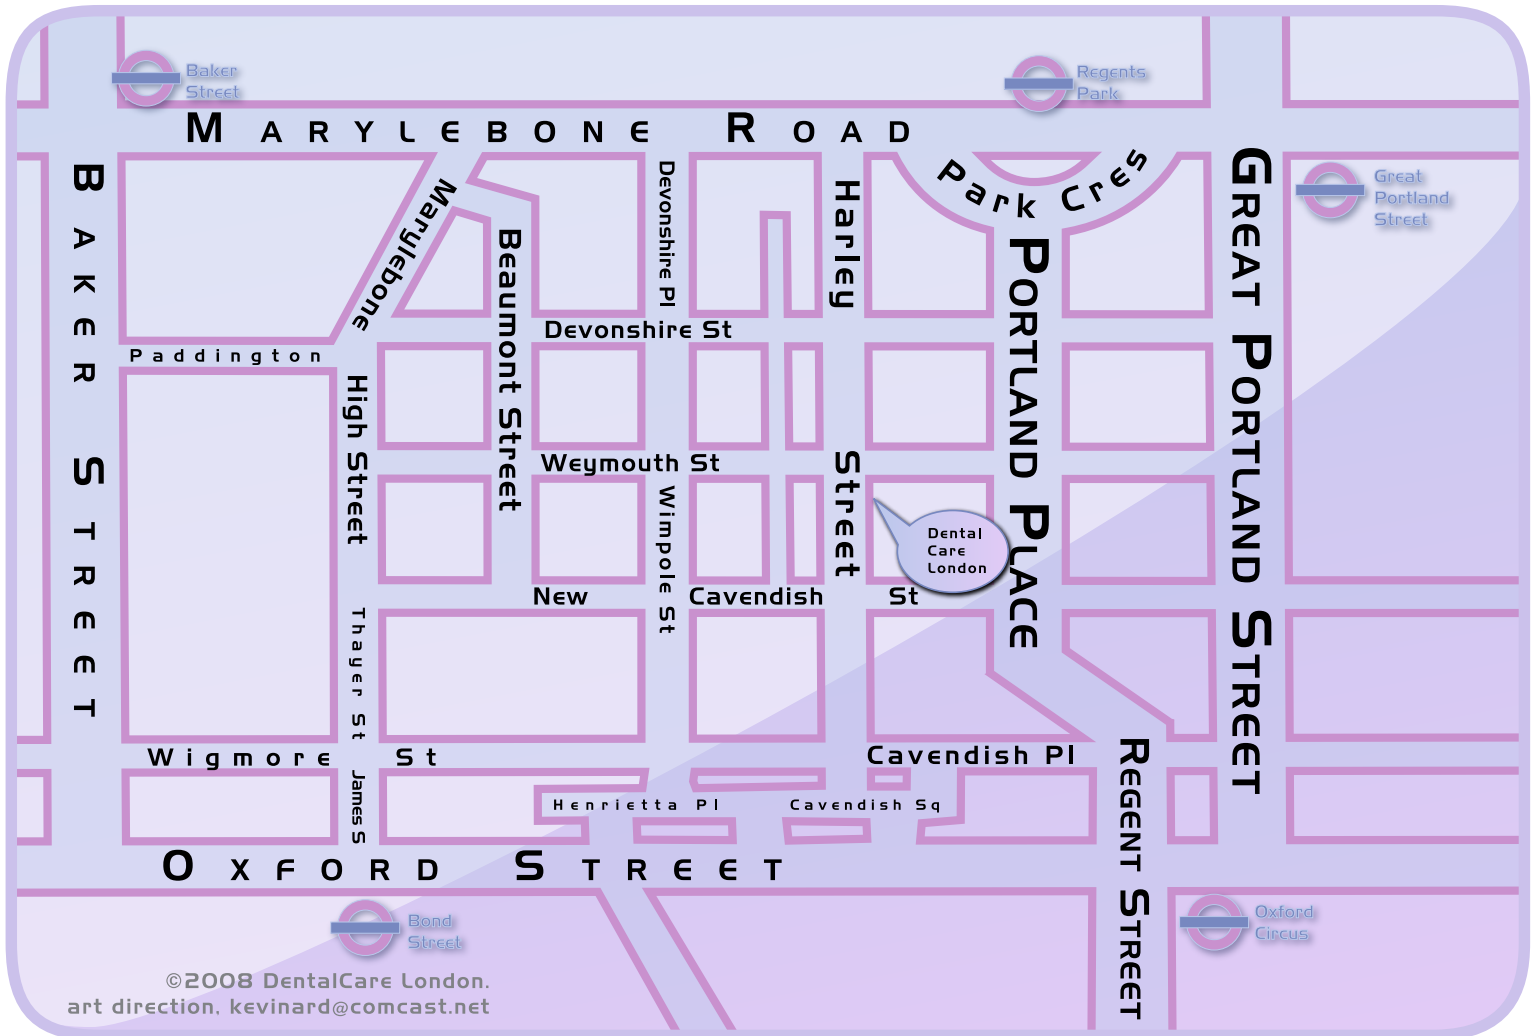

*Dedicated to Excellence in cosmetic dentistry*

Harley Street & Stanhope Place  
London W1  
0800 0016 016  
*DentalCareLondon.com*

©2008 DentalCare London.  
art direction, kevinard@comcast.net